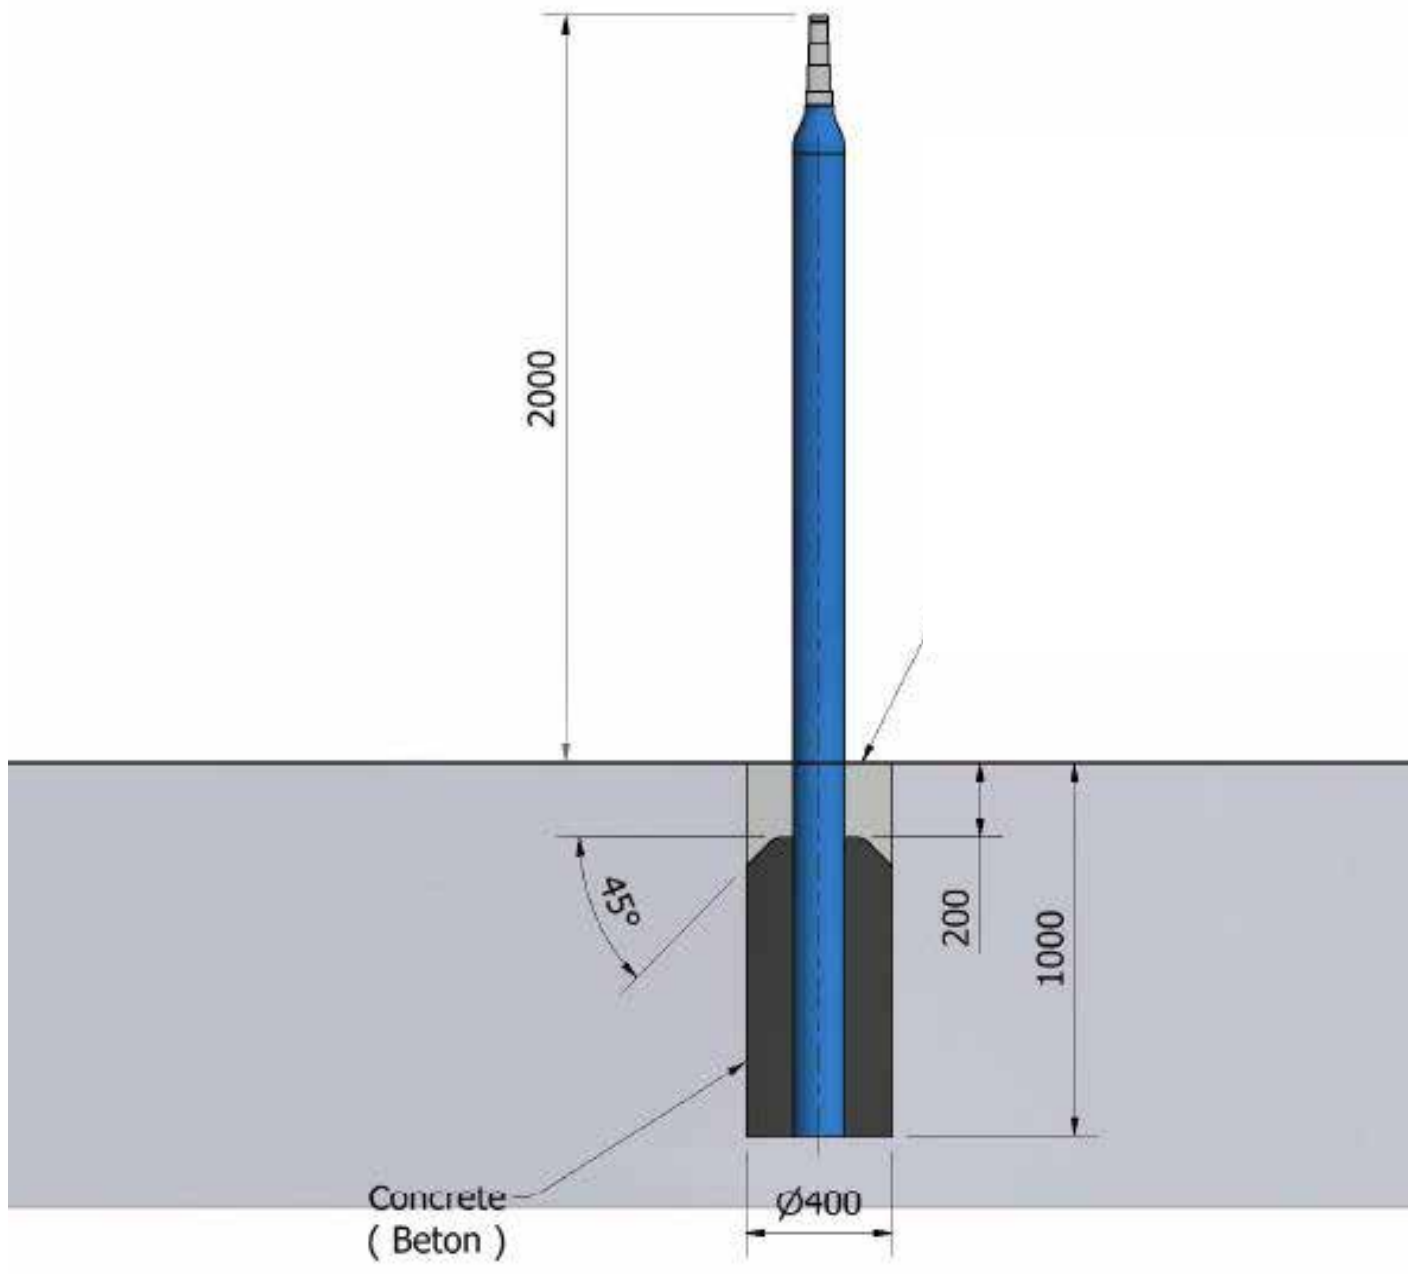

Monsun

650125 / 650130 / 6500135 / 650140

Assembly instructions

Montageanleitung • Montagevejledning

42 cm

3

2

2 H

LxBxH

360 x 360 x 250 cm
360 x 25 x 250 cm

Elements	PCS.	No. Parts	Description
1	1	Foundation's post	Foundation's post
2	1	PN-81/M-85111 - Z60	Seiger's ring
3	1	Metal cap	Metal cap
4	1	PN-77/M-82008 - 10.2	Spring washer
5	1	M 10x25	Bolt
6	1	TZ-PC	Bolt cover (Polyfix)
7	1	30212 J2_Q	Bearing
8	1	Seal 110-60	Seal 110-60
9	1	Carousel - main frame	Carousel - main frame