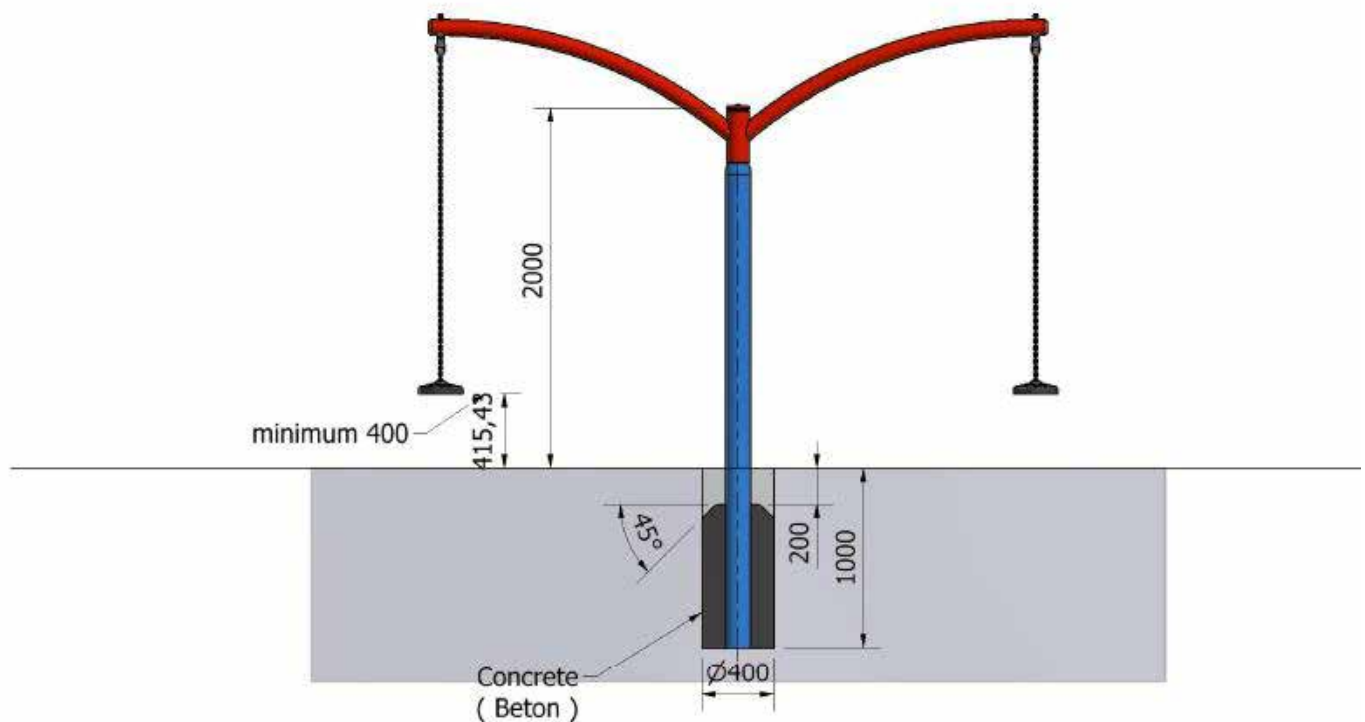

Monsun

650125 / 650130 / 6500135 / 650140

Assembly instructions

Montageanleitung • Montagevejledning

42 cm

3

2

2 H

LxBxH

360 x 360 x 250 cm
360 x 25 x 250 cm

Elements	PCS.	No. Parts	Description
1	1	Foundation's post	Foundation's post
2	1	PN-81/M-85111 - Z60	Seiger's ring
3	1	Metal cap	Metal cap
4	1	PN-77/M-82008 - 10.2	Spring washer
5	1	M 10x25	Bolt
6	1	TZ-PC	Bolt cover (Polyfix)
7	1	30212 J2_Q	Bearing
8	1	Seal 110-60	Seal 110-60
9	1	Carousel - main frame	Carousel - main frame