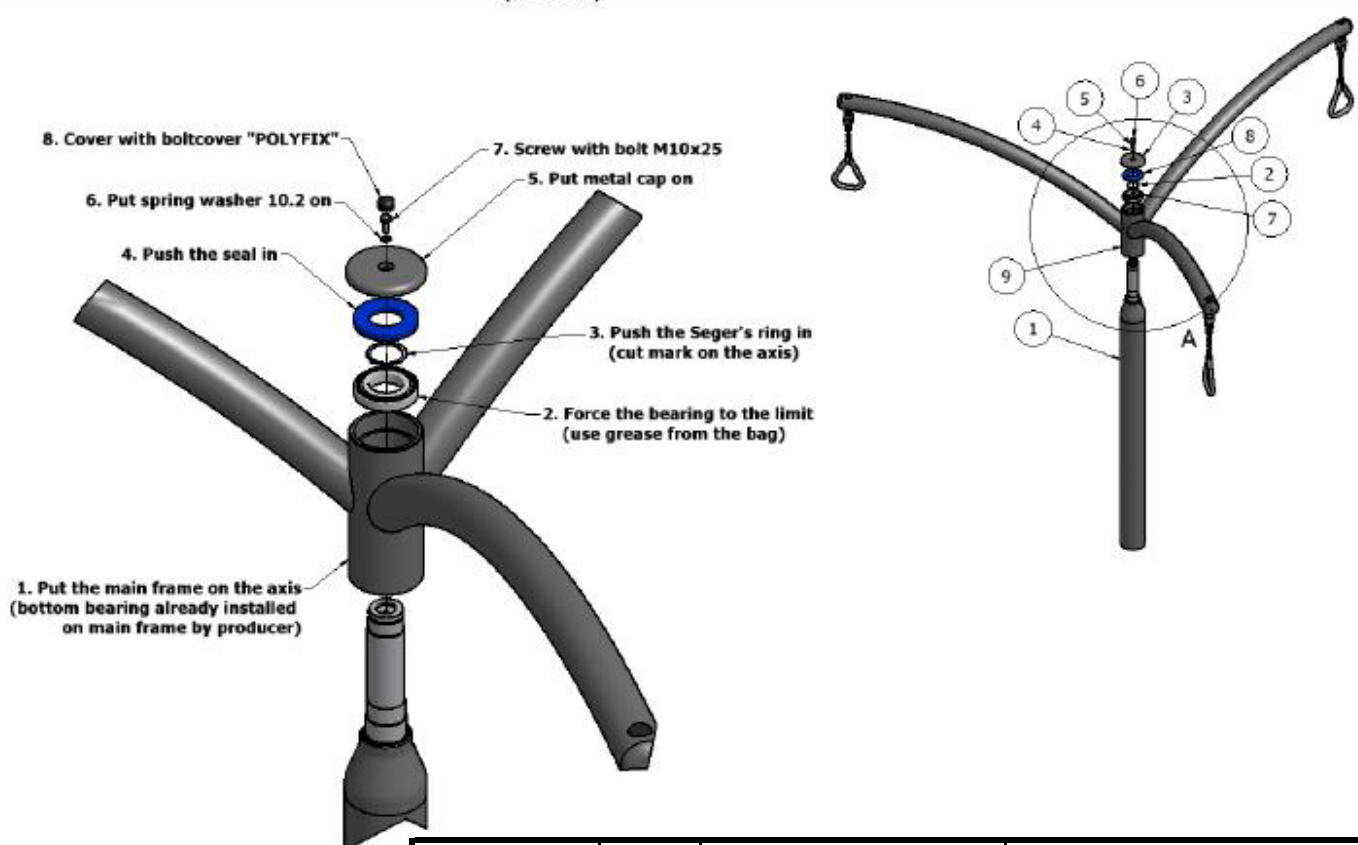

Monsun

650125 / 650130 / 6500135 / 650140

Assembly instructions

Montageanleitung • Montagevejledning

42 cm

3

2

2 H

LxBxH

360 x 360 x 250 cm
360 x 25 x 250 cm

Elements	PCS.	No. Parts	Description
1	1	Foundation's post	Foundation's post
2	1	PN-81/M-85111 - Z60	Seiger's ring
3	1	Metal cap	Metal cap
4	1	PN-77/M-82008 - 10.2	Spring washer
5	1	M 10x25	Bolt
6	1	TZ-PC	Bolt cover (Polyfix)
7	1	30212 J2_Q	Bearing
8	1	Seal 110-60	Seal 110-60
9	1	Carousel - main frame	Carousel - main frame