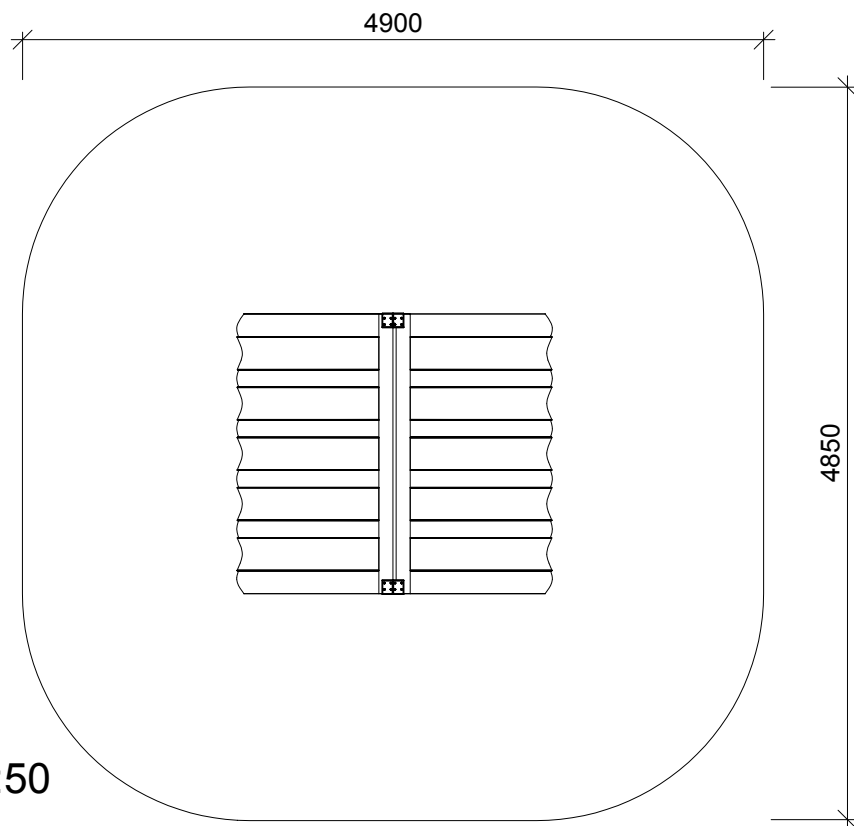

NORLEG	
Asterix - uden gulv	
LE 20001	
25.02.2010	REV. 25.11.2015

< 600

≥ EN 1176

This drawing is the property of NORLEG and pursuant to current legislation may not be copied, transferred to or used by any third party. Should this drawing be used, a fee of 10% of the assumed contract price will be charged.