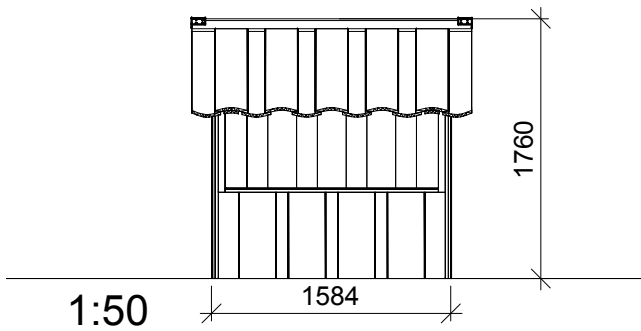

NORLEG	
Asterix - uden gulv	
LE 20001	
25.02.2010	REV. 25.11.2015

< 600

≥ EN 1176

This drawing is the property of NORLEG and pursuant to current legislation may not be copied, transferred to or used by any third party. Should this drawing be used, a fee of 10% of the assumed contract price will be charged.