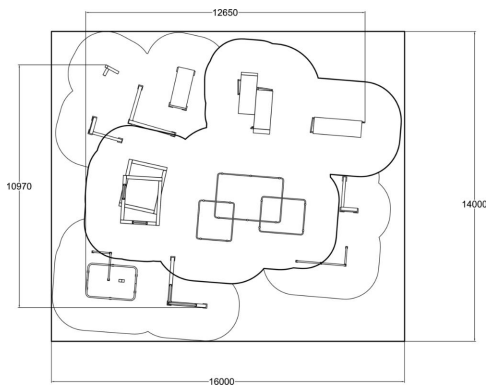

L1 is a large category spot including the following products: Cage M (081751M), Base Double M (081737M), Base Pile (081734M), Base Frame (081733M), Base S (081730M), Vault LU (081726M), Vault L (081722M), Vault M (081721M), Vault S (081720M), Rail Corner High (081712M), Rail Corner Low (081711M), Rail Square (081713M), Dex Landing (081701M), Dex Step (081700M). L1 features a large bar structure with sections in different heights enabling swinging, underbars and moving in different levels inside just one product. L1's specialty is the Base Pile which is placed brilliantly in between of other products making it accessible from all directions in terms of combining movements.

User age	10-99
Product length, mm	12650
Product width, mm	10970
Product height, mm	2450
Falling space, m <sup>2</sup>	173.6
Max. free fall height, mm	2450
Foundation options	Deep mounting Surface mounting
Wood	
Metal colour	