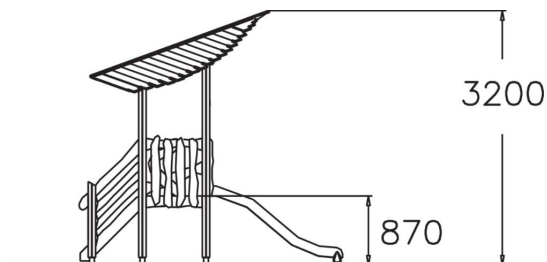

-  Roofs  
1
-  Slides  
1
-  Towers  
1

Fairy's Burrow is a lovely slide, straight from a story-book, that will fit into a small space. This playground equipment for younger children includes small steps, a covered, 870 mm high platform and a low slide. The platform's leafy roof and wooden fences give wings to the imagination and lead to all sorts of exciting imaginative games. Structure of the slides is curved laminated wood and the gliding surface is stainless steel. All Flora products are modular, and all parts are factory-made which guarantees an easy access and exchangeability of spare parts.

User age	1+
Number of users	4
Product length, mm	3310
Product width, mm	1500
Product height, mm	3200
Impact area, m <sup>2</sup>	19.1
Falling space, m <sup>2</sup>	21.3
Height required, mm	3200
Max. free fall height, mm	1000
Safety info	EN 1176-1, 3 TÜV
Installation time (for 1), H	8
Foundation options	Deep mounting Surface mounting
Wood	
Metal colour	