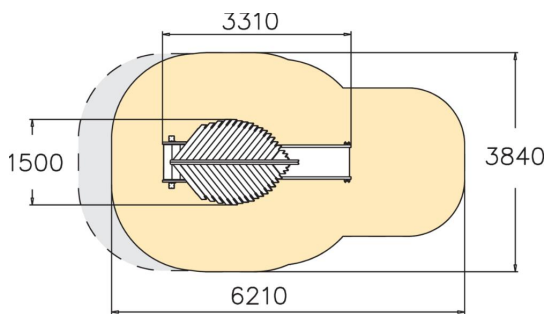

-  Roofs  
1
-  Slides  
1
-  Towers  
1

Fairy's Burrow is a lovely slide, straight from a story-book, that will fit into a small space. This playground equipment for younger children includes small steps, a covered, 870 mm high platform and a low slide. The platform's leafy roof and wooden fences give wings to the imagination and lead to all sorts of exciting imaginative games. Structure of the slides is curved laminated wood and the gliding surface is stainless steel. All Flora products are modular, and all parts are factory-made which guarantees an easy access and exchangeability of spare parts.

User age	1+
Number of users	4
Product length, mm	3310
Product width, mm	1500
Product height, mm	3200
Impact area, m <sup>2</sup>	19.1
Falling space, m <sup>2</sup>	21.3
Height required, mm	3200
Max. free fall height, mm	1000
Safety info	EN 1176-1, 3 TÜV
Installation time (for 1), H	8
Foundation options	Deep mounting Surface mounting
Wood	
Metal colour	