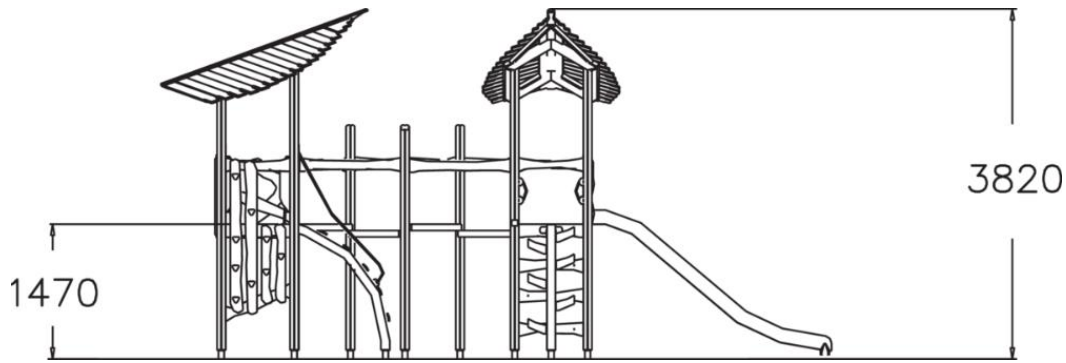

-  Bridges  
2
-  Climbing  
4
-  Roofs  
2
-  Slides  
1
-  Towers  
3

Goblin's Forest is a multifunctional piece of playground equipment with many options that develop children's motor skills and are suitable for climbers of different levels. It includes two 1,470 mm high, covered towers that can be reached by a climbing wall, a climbing ramp, a peg ladder or a normal ladder. Access from one tower to the other is by balancing on a rung bridge or a zig-zag bridge. An exciting, long slide is guaranteed to give a thrilling ride. The fact that the various climbing sections are organised in the form of routes provides diverse forms of exercise and fosters the children's imaginations. The Goblin's Forest settles smoothly into its environment, and the imagination is the only limit beneath its lovely leafy roofs.

User age	3+
Number of users	11
Product length, mm	5020
Product width, mm	7330
Product height, mm	3820
Impact area, m <sup>2</sup>	52.6
Falling space, m <sup>2</sup>	52.9
Height required, mm	3820
Max. free fall height, mm	2190
Safety info	EN 1176-1, 3 TÜV
Installation time (for 1), H	22.5
Foundation options	Deep mounting Surface mounting
Wood	
Metal colour	