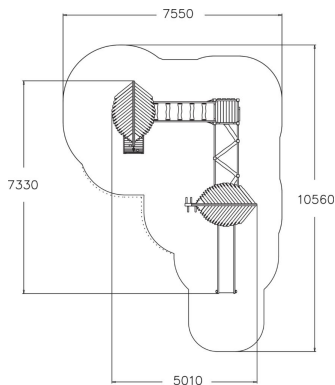

-  Bridges  
2
-  Climbing  
4
-  Roofs  
2
-  Slides  
1
-  Towers  
3

Goblin's Forest is a multifunctional piece of playground equipment with many options that develop children's motor skills and are suitable for climbers of different levels. It includes two 1,470 mm high, covered towers that can be reached by a climbing wall, a climbing ramp, a peg ladder or a normal ladder. Access from one tower to the other is by balancing on a rung bridge or a zig-zag bridge. An exciting, long slide is guaranteed to give a thrilling ride. The fact that the various climbing sections are organised in the form of routes provides diverse forms of exercise and fosters the children's imaginations. The Goblin's Forest settles smoothly into its environment, and the imagination is the only limit beneath its lovely leafy roofs.

User age	3+
Number of users	11
Product length, mm	5020
Product width, mm	7330
Product height, mm	3820
Impact area, m <sup>2</sup>	52.6
Falling space, m <sup>2</sup>	52.9
Height required, mm	3820
Max. free fall height, mm	2190
Safety info	EN 1176-1, 3 TÜV
Installation time (for 1), H	22.5
Foundation options	Deep mounting Surface mounting
Wood	
Metal colour	