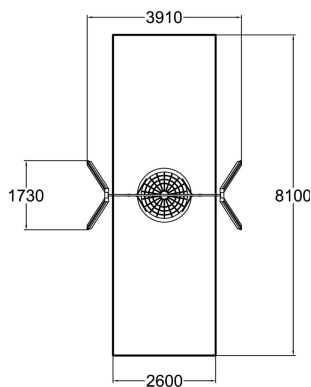

User age	1+
Number of users	4
Product length, mm	3910
Product width, mm	1730
Product height, mm	2670
Impact area, m <sup>2</sup>	21.1
Falling space, m <sup>2</sup>	21.1
Height required, mm	2900
Max. free fall height, mm	1400
Safety info	EN 1176-1, 2 TÜV
Installation time (for 1), H	6
Foundation options	Deep mounting Surface mounting
Wood	