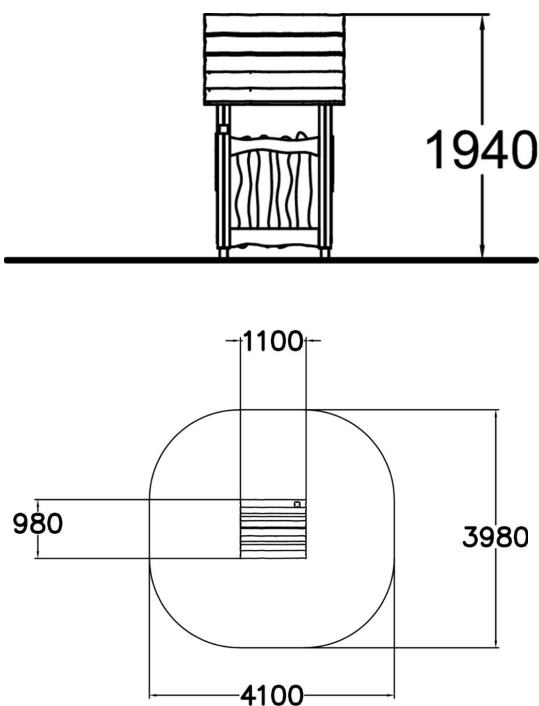

-  Meeting points  
1
-  Play panels  
2
-  Roofs  
1

This adorable Little Hut is designed for children and is perfect for all types of games. The hut is open on one side, with two walls with windows, and a fence on the other three sides. The Little Hut is fun as a self-standing feature, as a group of Little Huts, or together with other Troll Village buildings. You can furnish it yourself or let children use their imagination with its interiors. Green window frames give a welcoming, bright accent of colour. A chimney crowns the playful design. This product does not require impact attenuating surfacing.

User age	1+
Number of users	5
Product length, mm	1100
Product width, mm	980
Product height, mm	2020
Falling space, m <sup>2</sup>	14.4
Height required, mm	3340
Safety info	EN 1176-1 TÜV
Installation time (for 1), H	2
Foundation options	Deep mounting Surface mounting
Wood	
Metal colour	