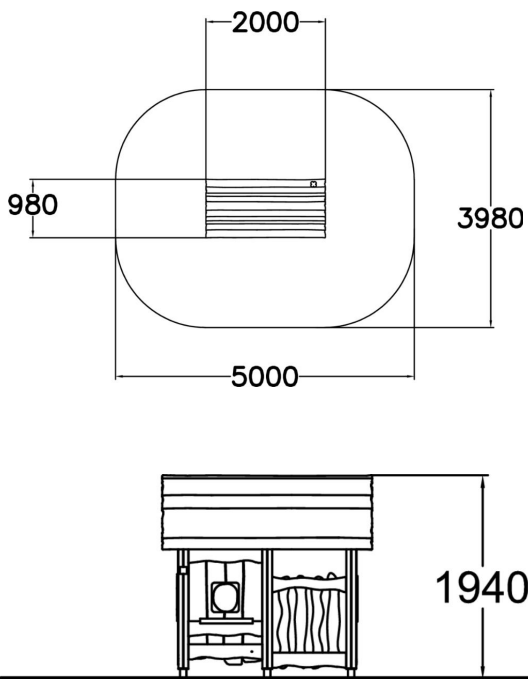

-  Meeting points  
1
-  Play panels  
3
-  Roofs  
1

This exciting Forest House is designed for children and is perfect for all types of games. The hut has enough space for several toddlers at once. The Forest House is fun as a self-standing feature or together with other Troll Village buildings. The hut can be fitted with additional features so that children can use it for their role play and other games. One of the two long sides of the hut is entirely open. The boarded walls have windows for easy supervision children at play. The hut is open on one side and has three boarded walls with windows and a fence on one side. Green window frames give a bright accent of colour. A chimney crowns the playful design. This product does not require impact attenuating surfacing.

User age	1+
Number of users	7
Product length, mm	2000
Product width, mm	980
Product height, mm	2020
Falling space, m <sup>2</sup>	18
Height required, mm	3330
Safety info	EN 1176-1:2017
Installation time (for 1), H	2
Foundation options	Deep mounting Surface mounting
Wood	
Metal colour	