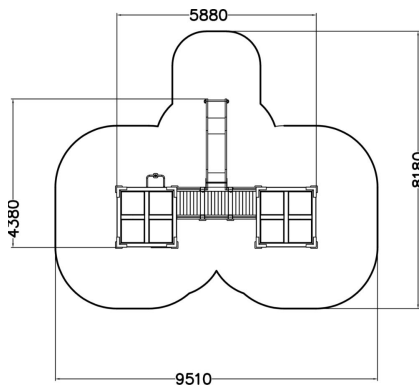

# Halo Twin play tower

-  Climbing  
12
-  Play panels  
1
-  Roofs  
2
-  Slides  
2
-  Towers  
4

Multifunctional, streamlined tower play with lots of features in a compact space. This equipment includes two climbing walls with square holes, a transparent climbing wall, an ascent with horizontal handles, a ladder rise, seven climbing nets, including five vertical and two horizontal nets, a fireman's pole, a labyrinth game wall and a slide. The opal white roof of the tower is made of light transmitting cellular plate. The diverse climbing options of the HALO series develop children's balance and strength in a versatile manner.

User age	4+
Number of users	24
Product length, mm	5880
Product width, mm	4380
Product height, mm	3560
Impact area, m <sup>2</sup>	54.2
Falling space, m <sup>2</sup>	54.2
Height required, mm	3570
Max. free fall height, mm	1915
Safety info	EN 1176-1, (3) TÜV
Installation time (for 1), H	38