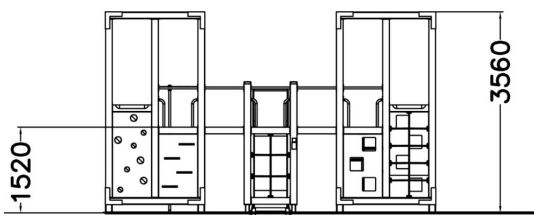

# Halo Twin play tower

-  Climbing  
12
-  Play panels  
1
-  Roofs  
2
-  Slides  
2
-  Towers  
4

Multifunctional, streamlined tower play with lots of features in a compact space. This equipment includes two climbing walls with square holes, a transparent climbing wall, an ascent with horizontal handles, a ladder rise, seven climbing nets, including five vertical and two horizontal nets, a fireman's pole, a labyrinth game wall and a slide. The opal white roof of the tower is made of light transmitting cellular plate. The diverse climbing options of the HALO series develop children's balance and strength in a versatile manner.

User age	4+
Number of users	24
Product length, mm	5880
Product width, mm	4380
Product height, mm	3560
Impact area, m <sup>2</sup>	54.2
Falling space, m <sup>2</sup>	54.2
Height required, mm	3570
Max. free fall height, mm	1915
Safety info	EN 1176-1, (3) TÜV
Installation time (for 1), H	38