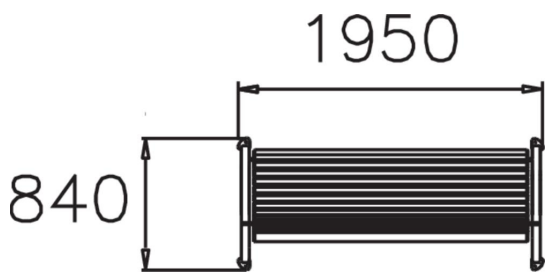

IMSE SOFA STACKABLE

Easily stackable bench. Imse is a free-standing stackable park bench made in pine and steel. It is perfect for market squares or courtyard gardens.

Product length, mm	1920
Product width, mm	800
Product height, mm	840
Foundation options	Free standing
Wood	
Metal colour	