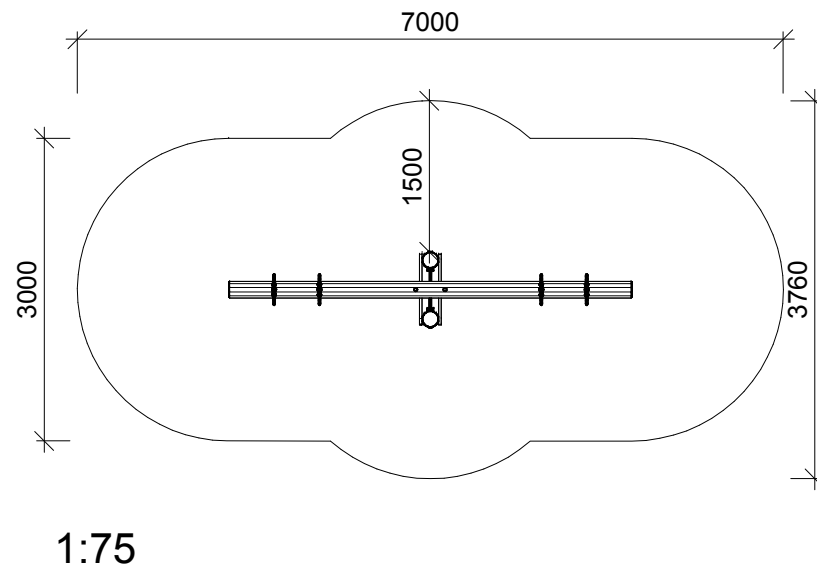

NORLEG	
Robinia Vippe	
LE 20540	
16.03.2015	REV. -

< 1500

≥ EN 1176

This drawing is the property of NORLEG and pursuant to current legislation may not be copied, transferred to or used by any third party. Should this drawing be used, a fee of 10% of the assumed contract price will be charged.