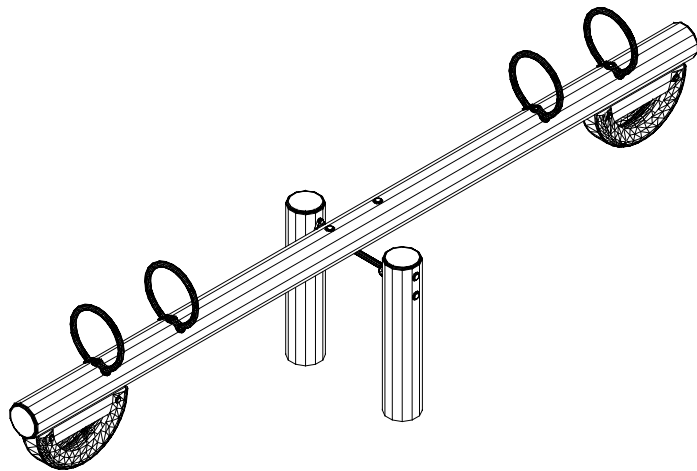

NORLEG	
Robinia Vippe	
LE 20540	
16.03.2015	REV. -

< 1500

≥ EN 1176

This drawing is the property of NORLEG and pursuant to current legislation may not be copied, transferred to or used by any third party. Should this drawing be used, a fee of 10% of the assumed contract price will be charged.

NORLEG - 3D

Robinia Vippe

LE 20540

16.03.2015

REV. -

NORLEG - Mont.	
Robinia Vippe	
LE 20540	
16.03.2015	REV. -

< 1500

≥ EN 1176

Mont.p. nr.

19
34

Parts list		
Mrk.	QTY	Part.no
1	1	160-180-4000
2	2	160-180-1600

1:75