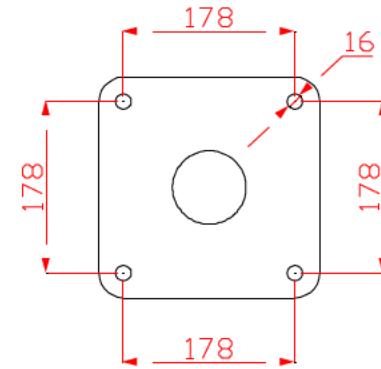

Tools:

- x2 TX 45 Driver Bit

COMPONENTS LIST:

- M10x50 Security Screw X4
- M10x50x3 square washer X4
- PU MOUNT 200 X2
- PU MOUNT 250 X2
- M10x70 Pin torx X1
- M10 Barrel Nut Pin torx X1