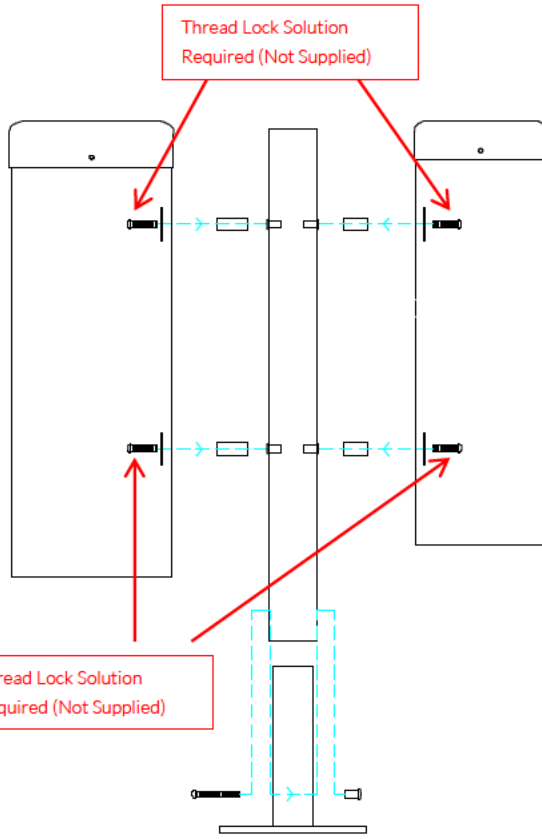

3. Locate Plate in desired location and mark holes to fix to desired surface.

4. Fix to Surface using recommended ground anchors not supplied

5. Make sure all fixings are covered and secure using cover caps provided

# Assembly Guide PPCONG

PPCONG PLAN

**Tools:**

- x2 TX 45 Driver Bit

**COMPONENTS LIST:**

- M10x50 Security Screw X4
- M10x50x3 square washer X4
- PU MOUNT 200 X2
- PU MOUNT 250 X2
- M10x70 Pin torx X1
- M10 Barrel Nut Pin torx X1

PPCONG FRONT

PPCONG SIDE

**Surface Fixed**

Congas  
Page 2 of 2

**Instrument Components:**

- x4  
M10x50 Security Screw
- x4  
M10x50x3 Square washer
- x2  
200 Mount
- x2  
250 Mount

Played with hands

**Surface Fix Components:**