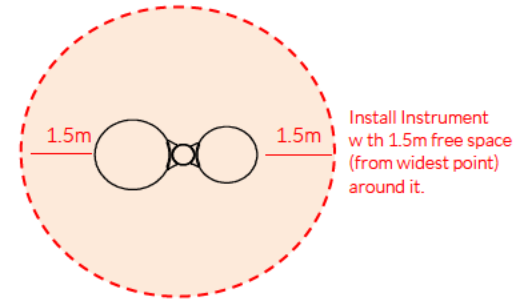

Weight of heaviest part **3.8kg** (Large drum Small Congas)
Weight of heaviest part **4.5kg** (Large drum Medium Congas)
Weight of heaviest part **5.2kg** (Large drum Large Congas)