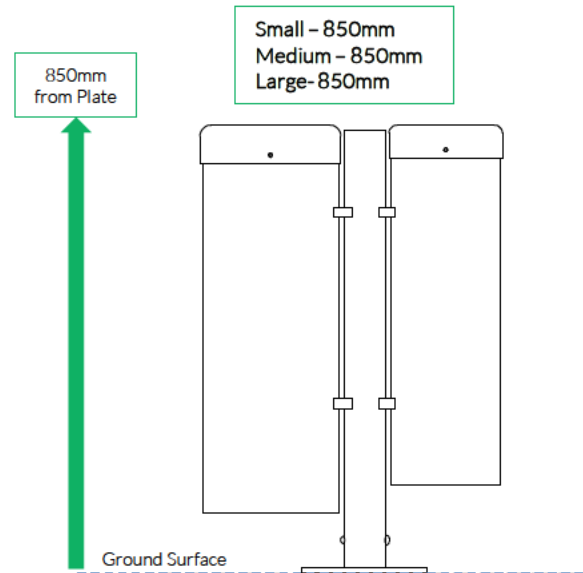

# Installation Instructions

1. Attach the steel leg to each of the congas with the M10x50 security screws, square washers and PU mounts. (1.1) (See Assembly Guide)

2. Attach Surface Fixing posts to legs (1.2) (See Ground Fix Post Installation Sheet)

Weight of heaviest part **3.8kg** (Large drum Small Congas)  
Weight of heaviest part **4.5kg** (Large drum Medium Congas)  
Weight of heaviest part **5.2kg** (Large drum Large Congas)

### Instrument Components:

-  x4
- M10x50 Security Screw
-  x4
- M10x50x3 Square washer
-  x2
- PU 200 Mount
-  x2
- PU 250 Mount

Metric Conversion:  
178mm/ 7"  
850mm/ 33"  
1.5m/ 59"

Played with hands