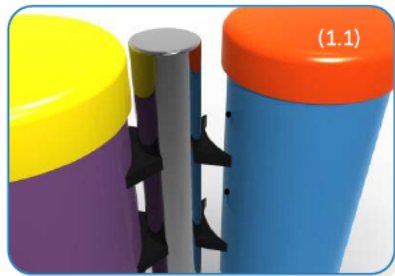

Weight of heaviest part **3.8kg** (Large drum Small Congas)
Weight of heaviest part **4.5kg** (Large drum Medium Congas)
Weight of heaviest part **5.2kg** (Large drum Large Congas)