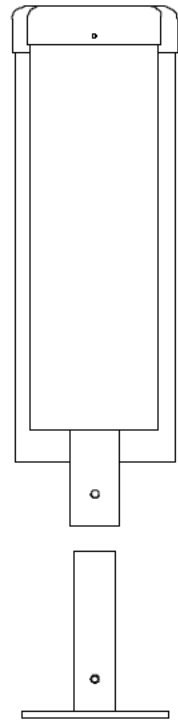

PPCONG SIDE

Surface Fixed

Congas
Page 2 of 2

Instrument Components:

- x4
  M10x50 Security Screw
- x4
  M10x50x3 Square washer
- x2
  200 Mount
- x2
  250 Mount

Played with hands

Surface Fix Components:

- x1
- x1
- x4

Ground Anchors not supplied

Spares available from percussionplay.com or from your local distributor

14.8 Kg
15 Kg
20 Kg